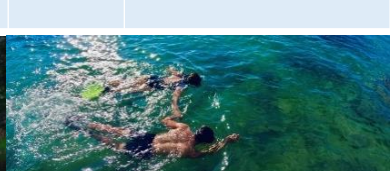

LAND & OCEAN ACTIVITIES

No.	ACTIVITY	DURATION	COSTS IN ,000 VND
1	Jet Ski Ride (1 or 2 riders)	15 mins	800 / vehicle
2	Water Ski / Wakeboard (all ages) Instructor available	30 mins	1,250 / trip
		1 hr	2,250 / trip
4	Great Big Mable / Inflatable Tow Tube (all ages)	10 mins	600 / trip 1 - 4 pax
5	Banana Boat / Big Banana (all ages)	10 mins	550 / ride / 1 - 4 pax 100 / additional rider
6	Stand Up Paddle Board - Lesson	30 mins	200 / person
7	Viet Nam Basket Boat	10 mins	100 / 1 - 2 person
8	ATV ride (1x pax, over 16 years)	5 mins	200 / person
9	ATV ride Ride our forest and beach (1x pax, over 16 years)	15 mins	600 / ATV / person